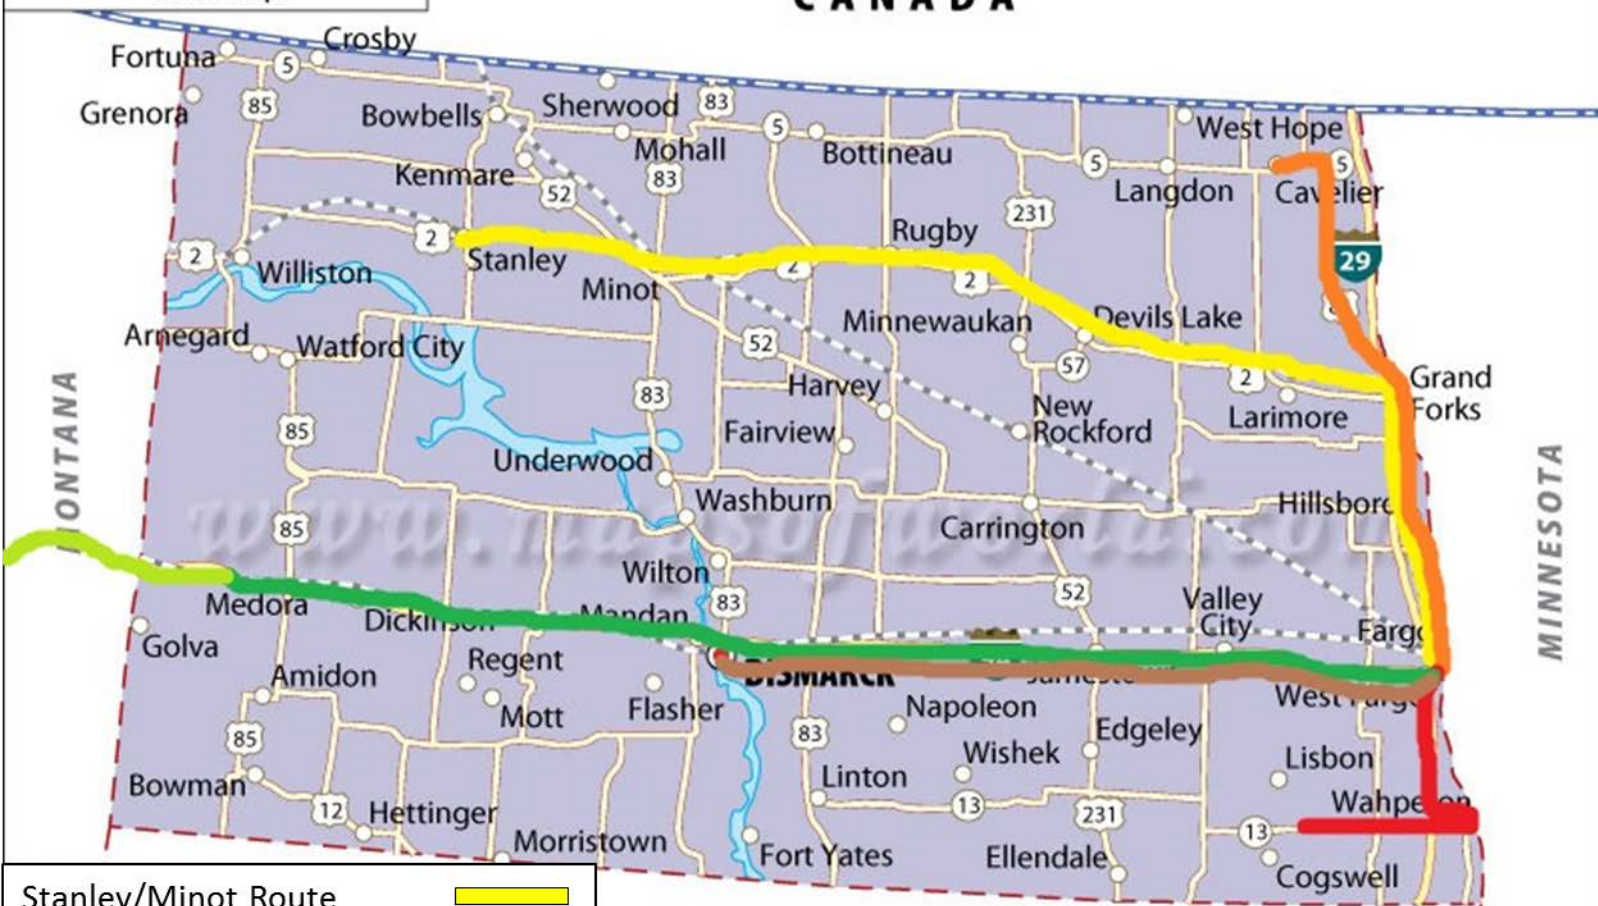

NORTH DAKOTA

State Map

CANADA

MINNESOTA

ONTARIO

SOUTH DAKOTA

- Stanley/Minot Route 
- Pembina County Route 
- Wahpeton Route 
- Bismarck Route 
- Golden Valley Route 

Map not to Scale