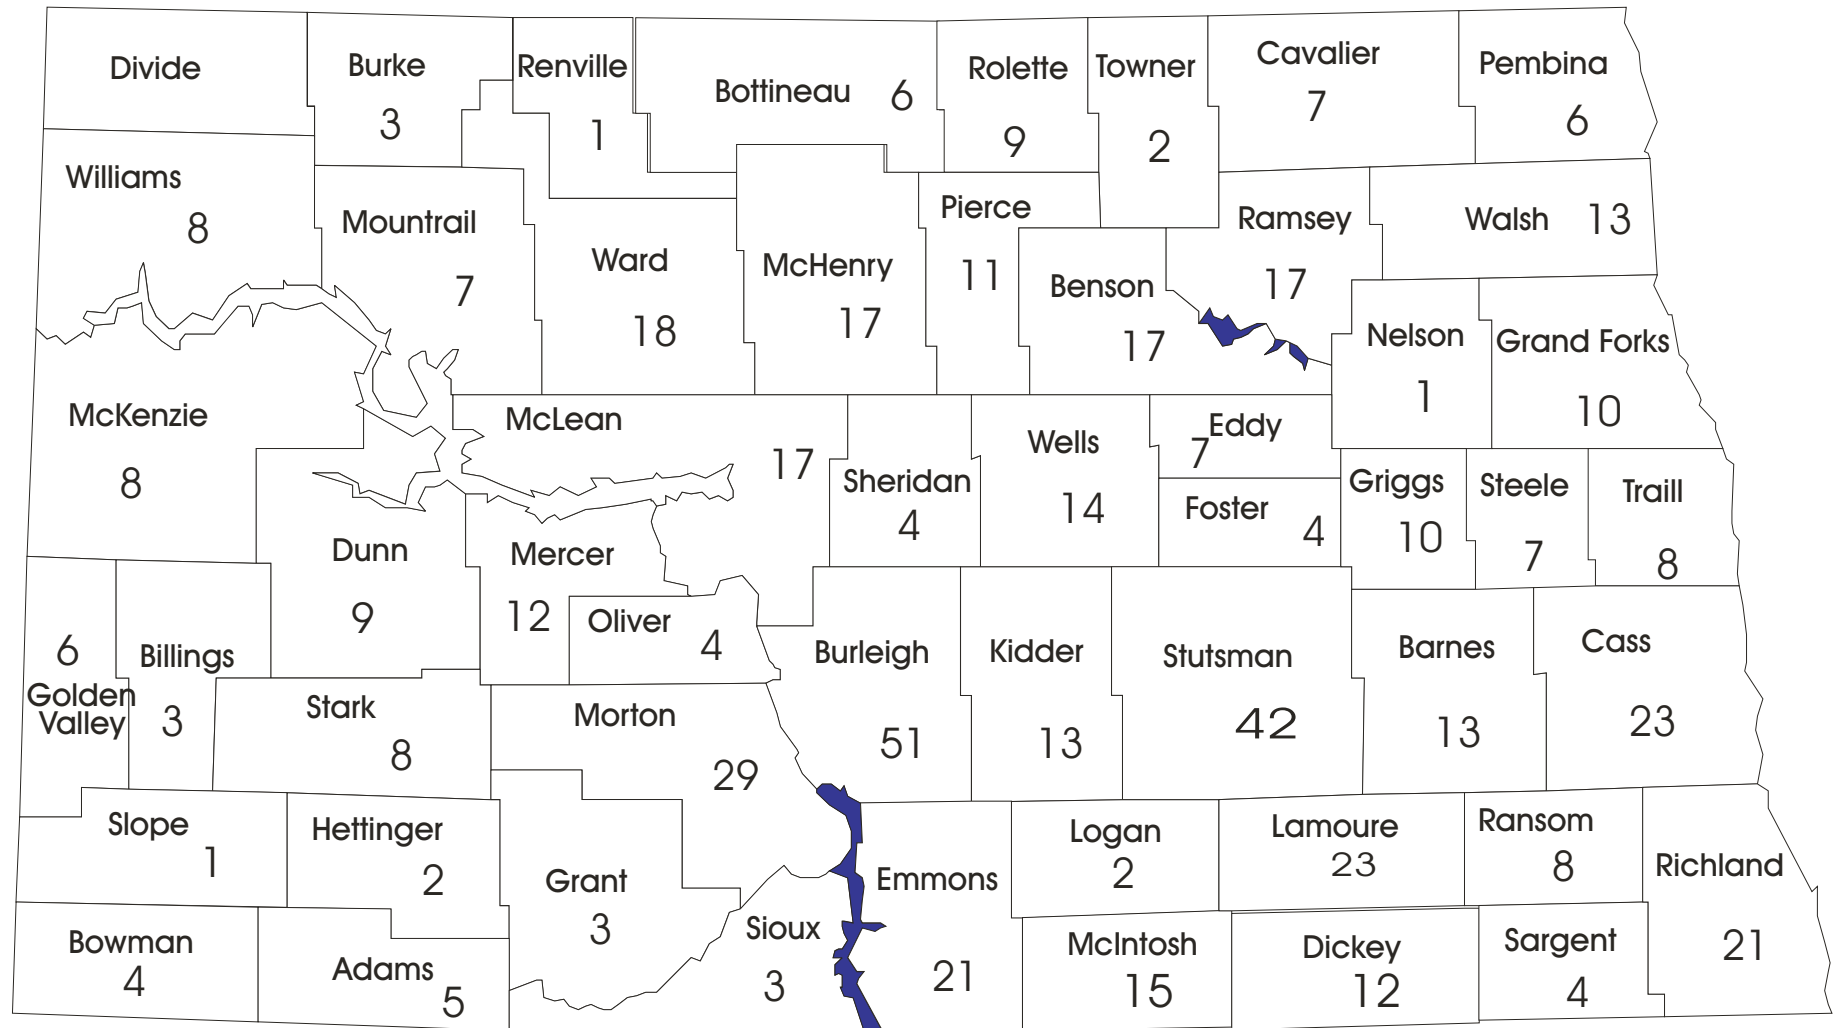

North Dakota Department of Agriculture

West Nile Virus Cases

Number of Confirmed Cases 569
 Number of Counties Affected 52

For year 2002