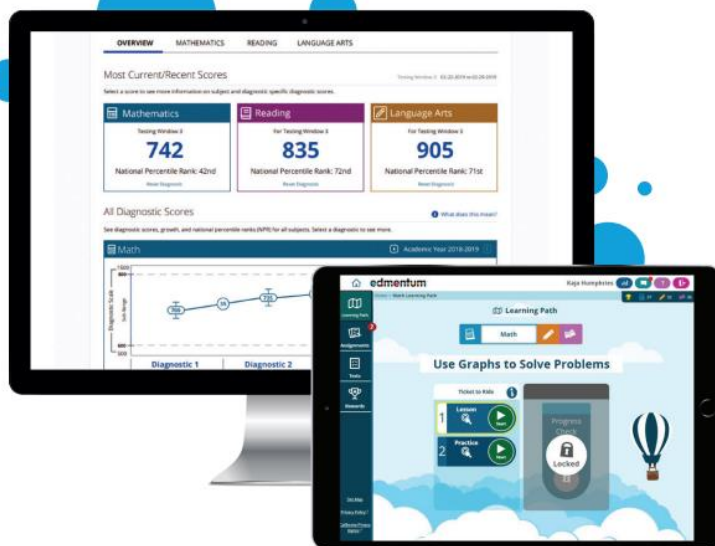

Contact your North Dakota Partnership Manager today!

9,000+

Learning Activities for
Instruction, Practice, and
Assessment

20,000+

Unique Assessment Items
for Math, Reading, and
Language Arts

Contact us today for more information.

www.edmentum.com – 800.447.5286