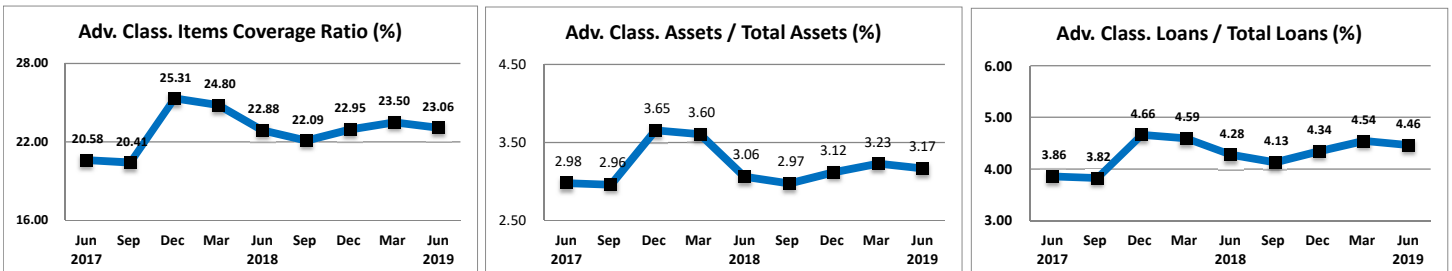

North Dakota - State Credit Union Dashboard

March 31, 2019

Financial Performance Trends (from Call Report data)

Data through June 30, 2019

Asset Quality Trends (from most recent examinations)

Data through December 31, 2016