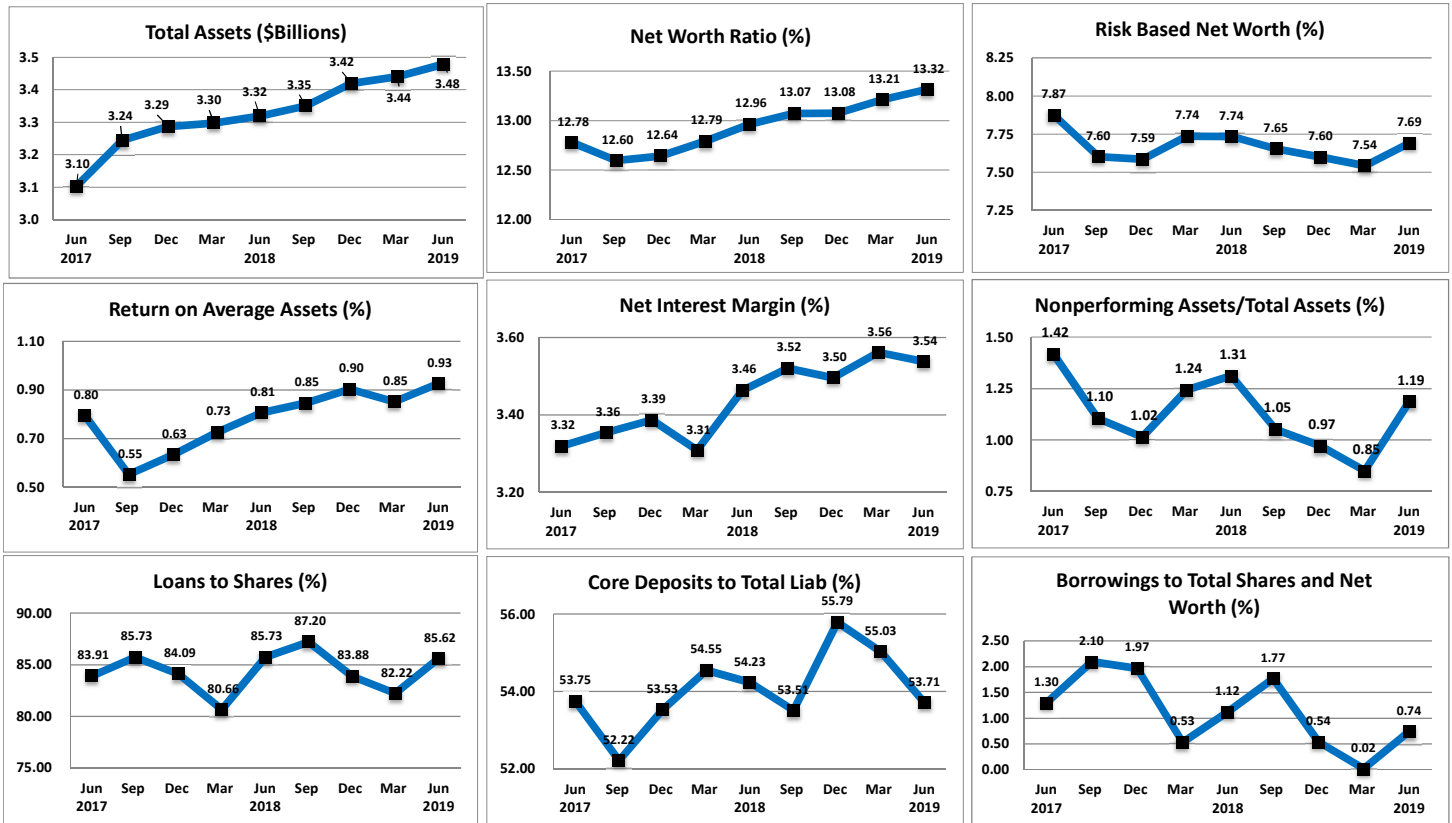

North Dakota - State Credit Union Dashboard

March 31, 2019

Financial Performance Trends (from Call Report data)

Data through June 30, 2019

Asset Quality Trends (from most recent examinations)

Data through December 31, 2016

Credit Union Trends (from DFI records and call report data)