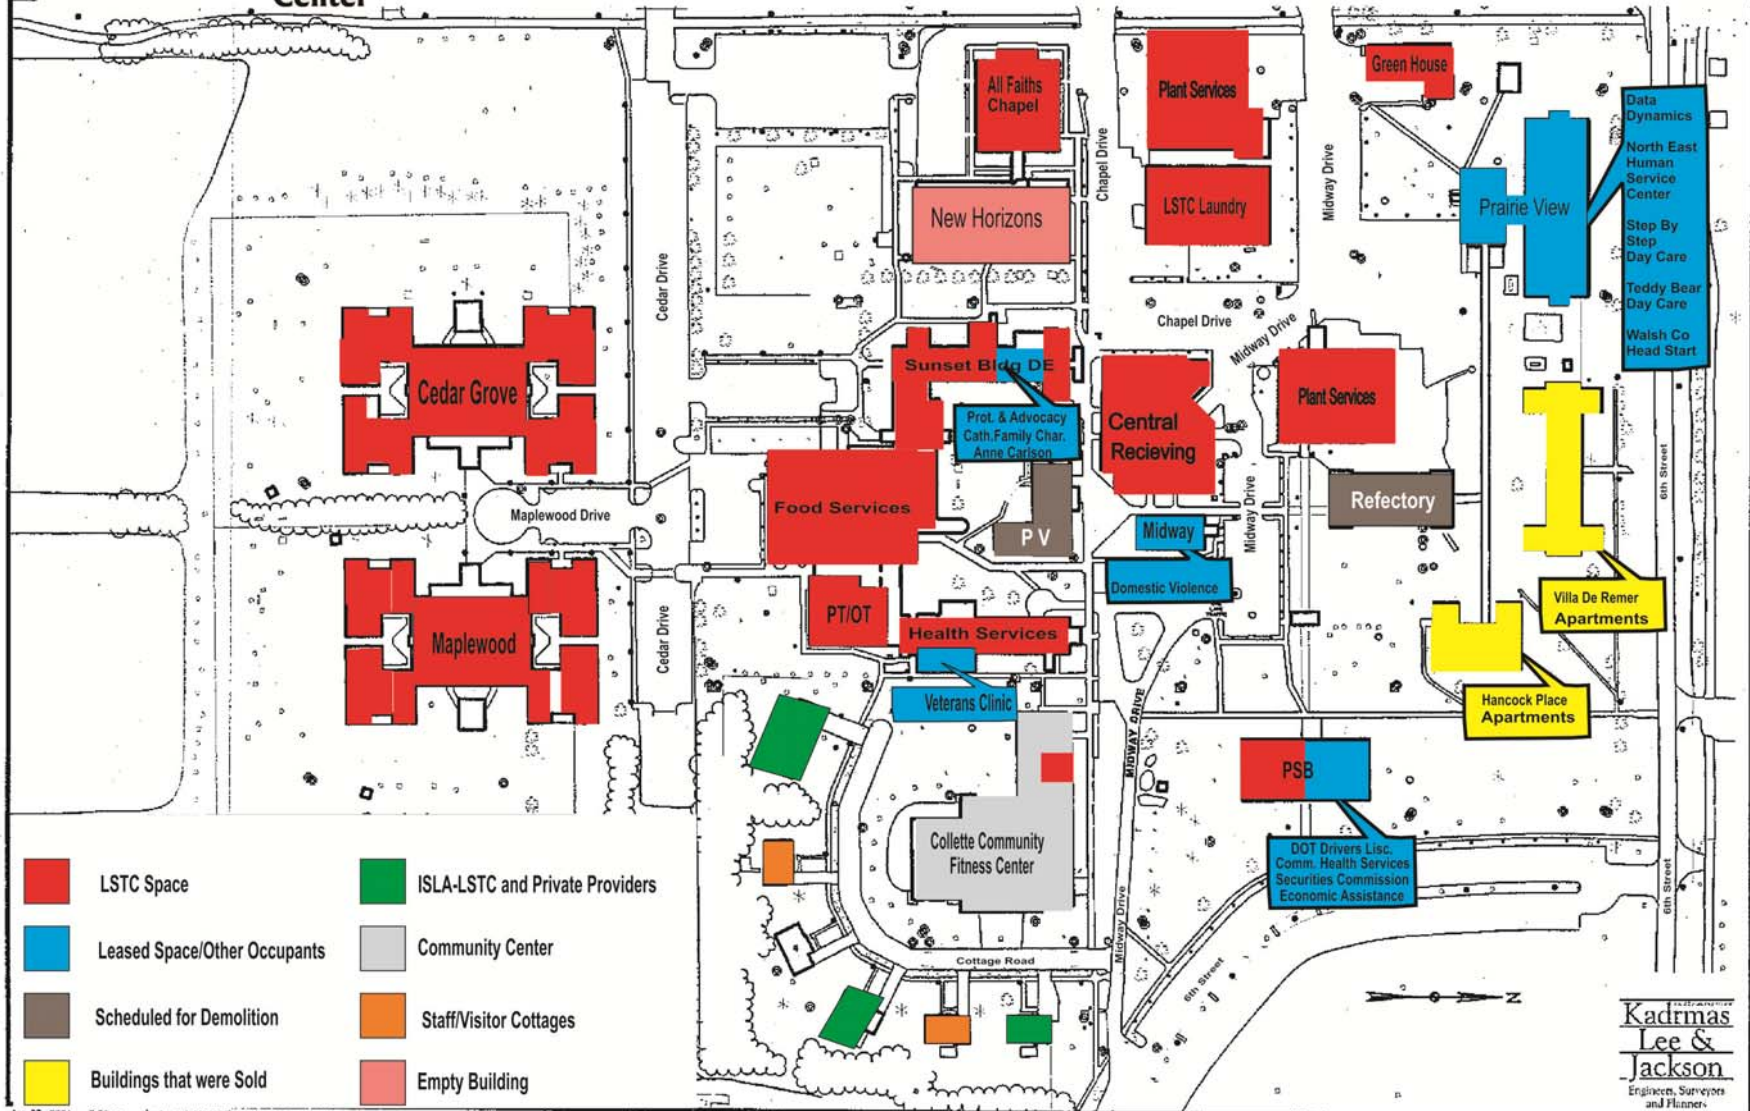

Life Skills and Transition Center Grafton, ND

- | | |
|--|--|
| LSTC Space | ISLA-LSTC and Private Providers |
| Leased Space/Other Occupants | Community Center |
| Scheduled for Demolition | Staff/Visitor Cottages |
| Buildings that were Sold | Empty Building |

**Kadmas
Lee &
Jackson**
Engineers, Surveyors
and Planners