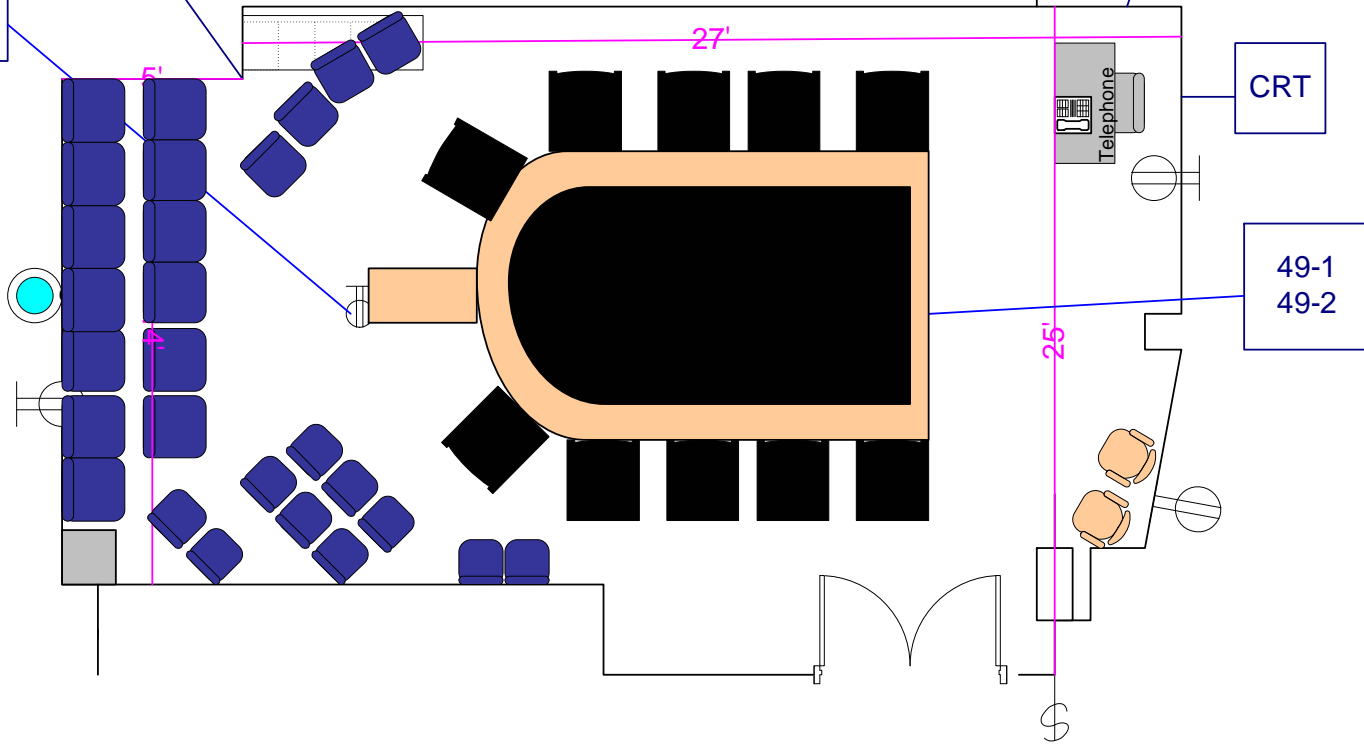

Roosevelt Park Room

328-3176

Length of room: 27'

S. end 14' wide

N. end 25' wide

328-3176

10- Big chairs

27 white/blue chairs

1"=5'

Updated: 11-17-09

**THIS ROOM IS A
TORNADO SAFE
ZONE!**

**= Fire Exits -
Use West exit!**

T-63
3-1
3-2

48-1
48-2

Thermostat
HG2-6

T63
4-1-3176
4-2-net
53-1
53-2