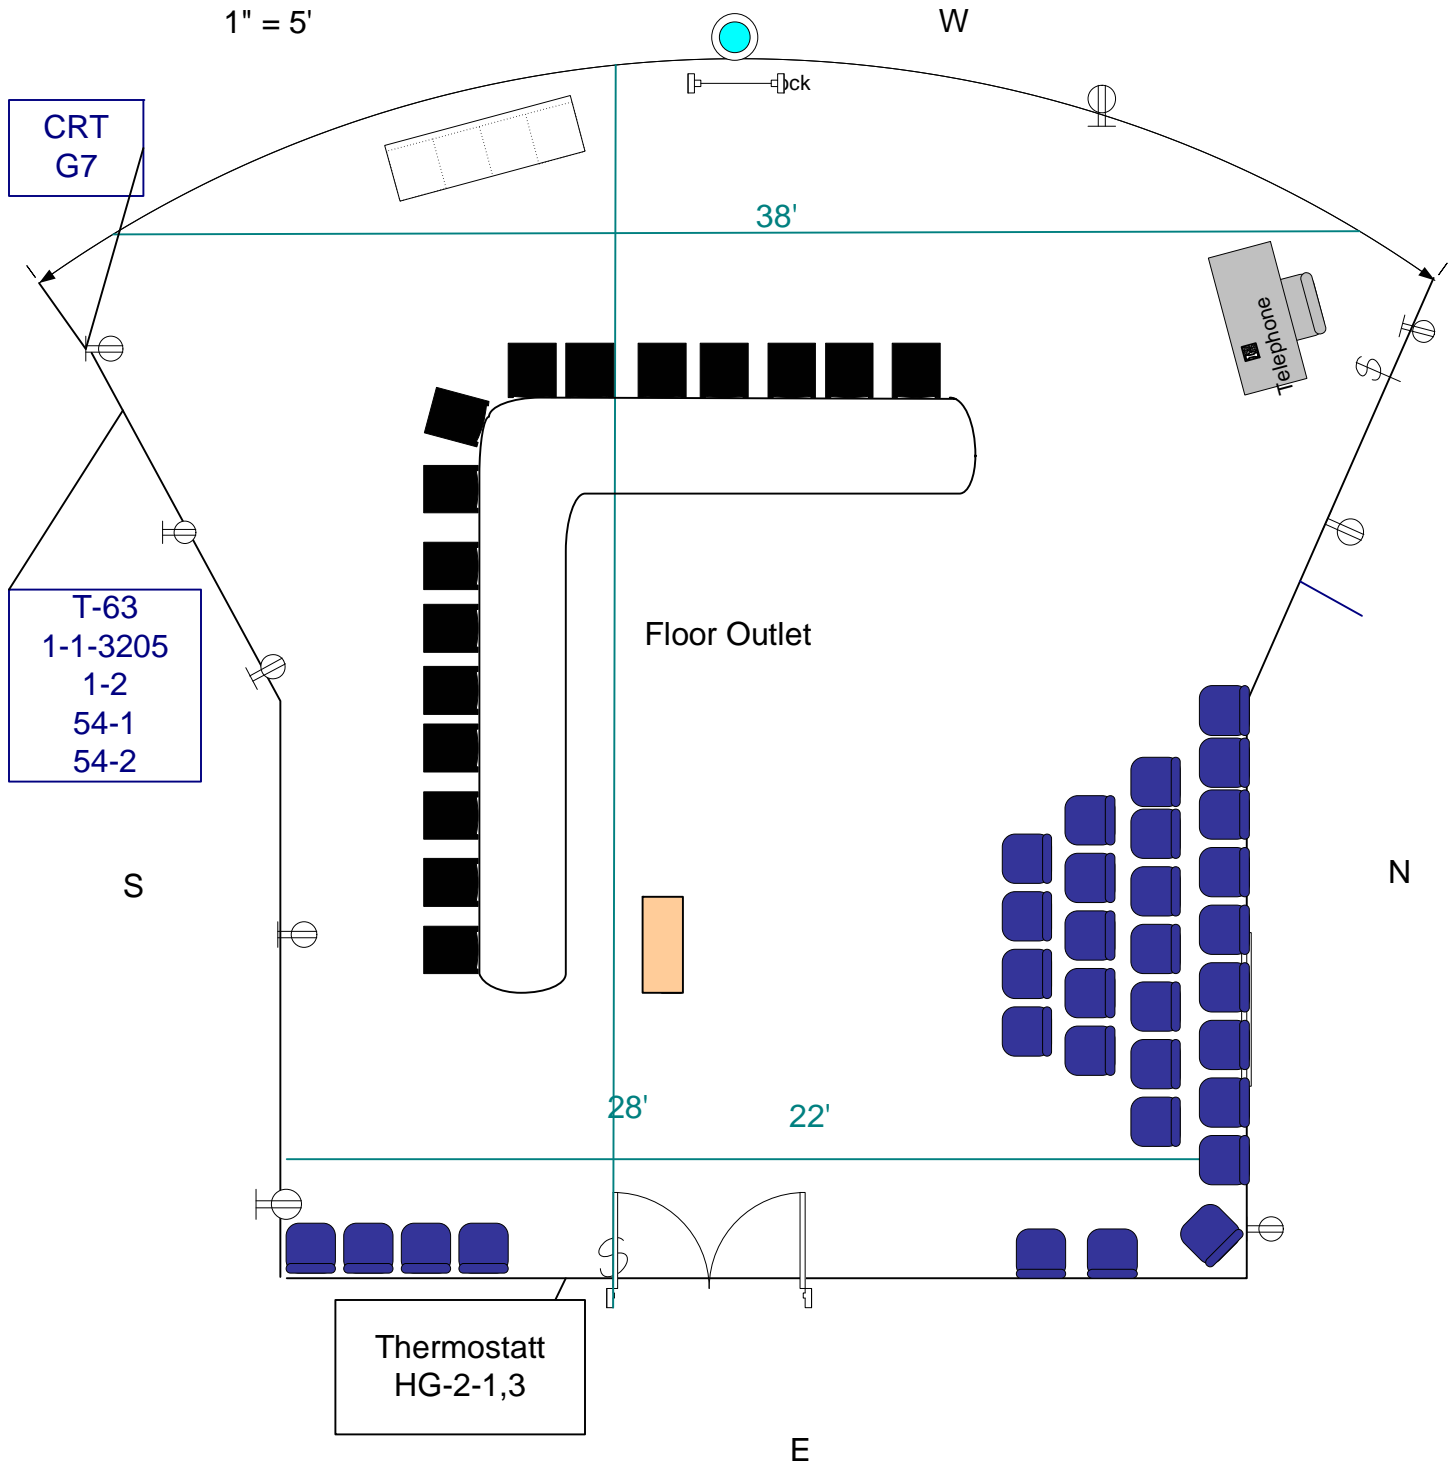

Fort Union Room

328-3204

16 Big chairs

29 blue chairs around room

Go to inner hallway, that circles meeting rooms! Can utilize Roosevelt Park Room & (Bill & Journal Room during legislative session).

ITD items=BLUE

**= Fire Exits -
Use West exit!**

1" = 5'

⊖ OUTLET

⊞ LIGHT SWITCH

□ SMALL TABLE

Updated: November 2009