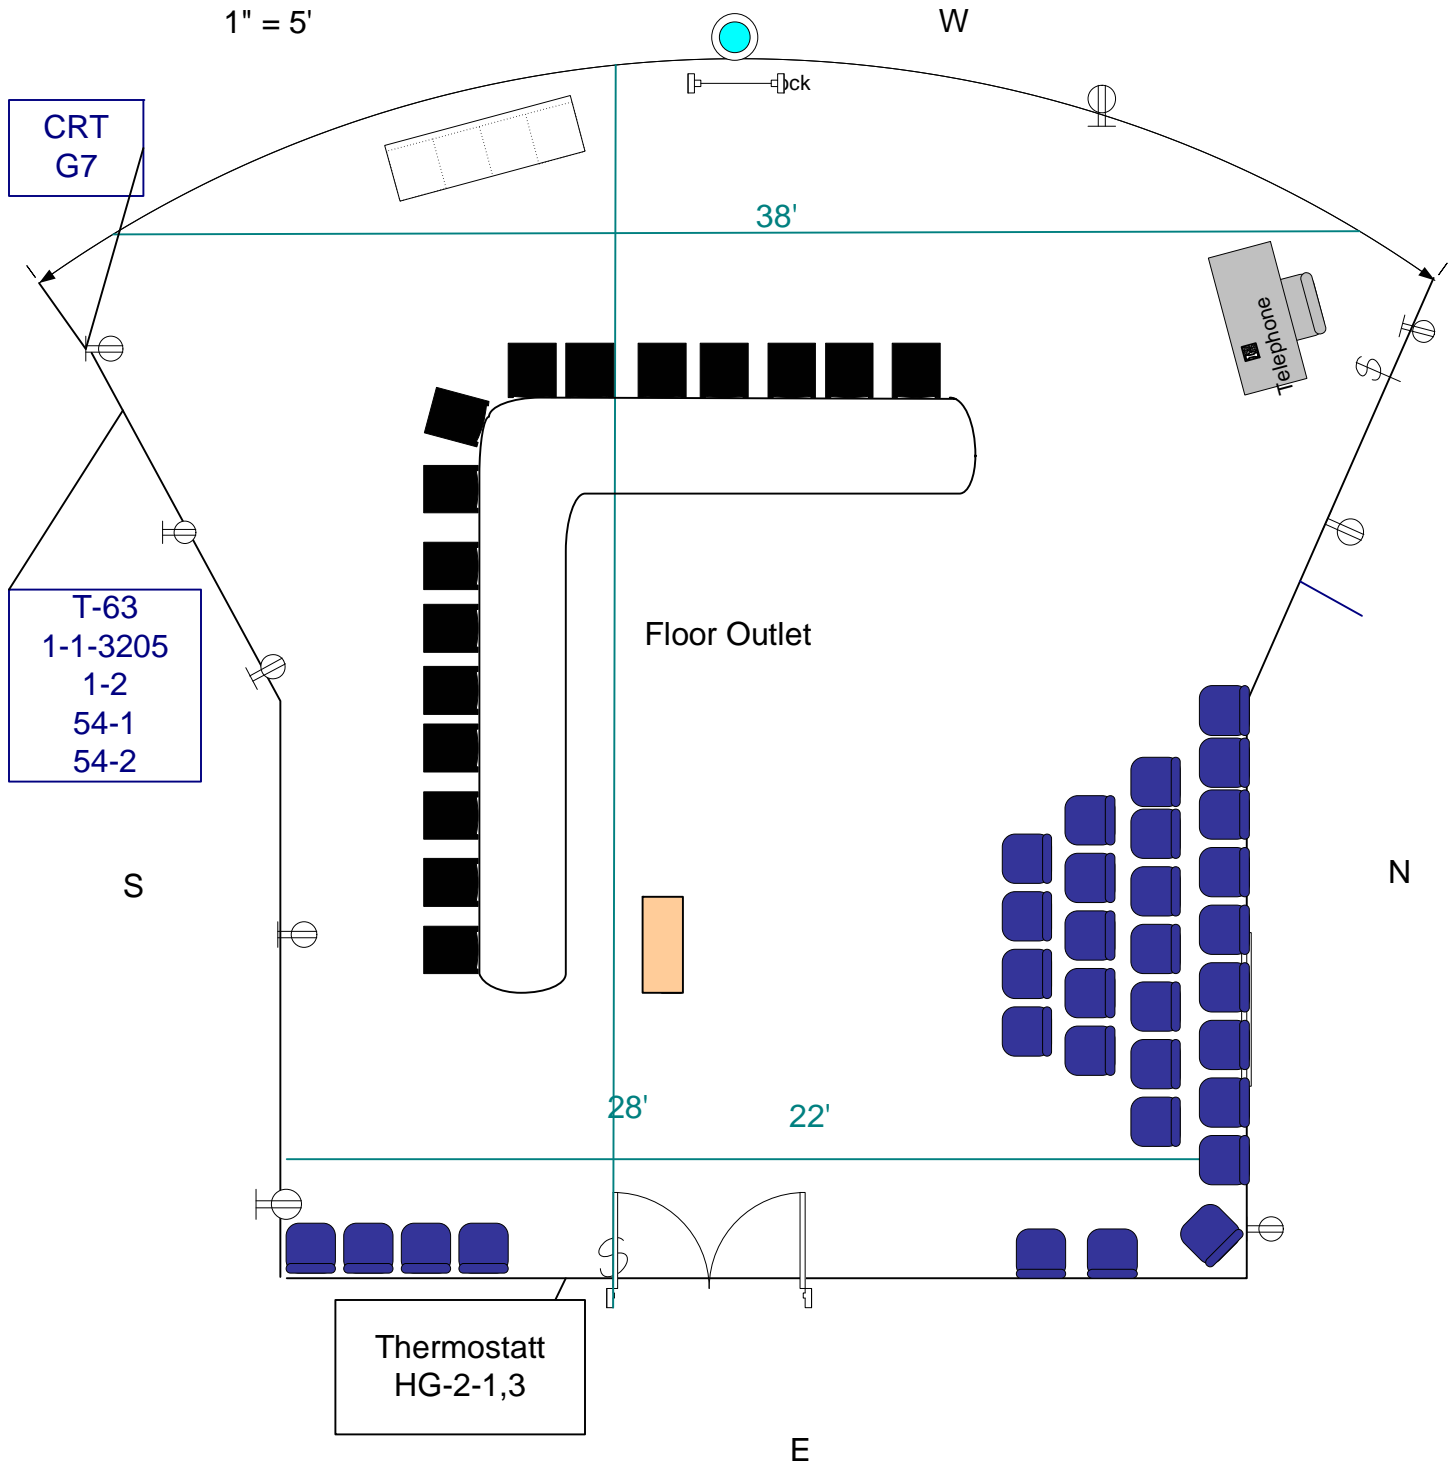

# Fort Totten Room

Go to inner hallway, that circles meeting rooms! Can utilize Roosevelt Park Room & (Bill & Journal Room during legislative session).

ITD items=BLUE

328-3241

16 Big chairs

29 blue chairs around room

= Fire Exits - Use West exit!

1" = 5'

⊕ OUTLET

⌘ LIGHT SWITCH

□ SMALL TABLE

Updated: November 2009