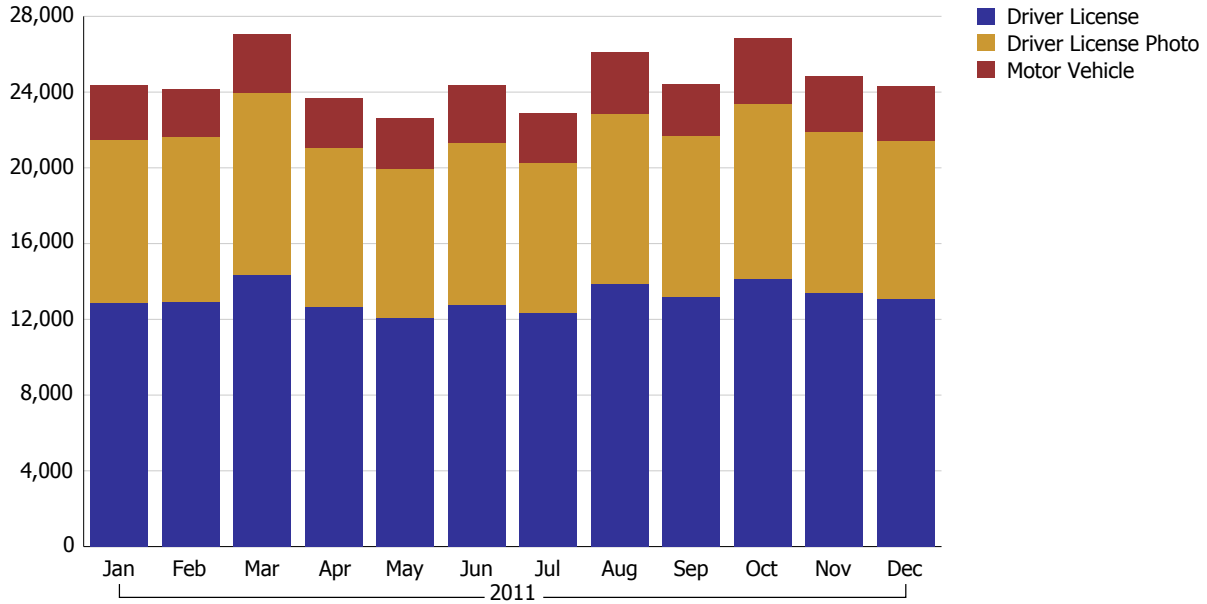

**CJIS PORTAL USAGE - January 1, 2011 thru December 31, 2011**

**CJIS Portal Activity by Type Only DOT**

	2011											
	Jan	Feb	Mar	Apr	May	Jun	Jul	Aug	Sep	Oct	Nov	Dec
Driver License	12,868	12,950	14,358	12,683	12,104	12,755	12,357	13,854	13,223	14,121	13,412	13,081
Driver License Photo	8,625	8,717	9,594	8,383	7,881	8,590	7,929	9,018	8,463	9,264	8,519	8,351
Motor Vehicle	2,889	2,500	3,074	2,619	2,644	3,020	2,607	3,223	2,713	3,482	2,928	2,888