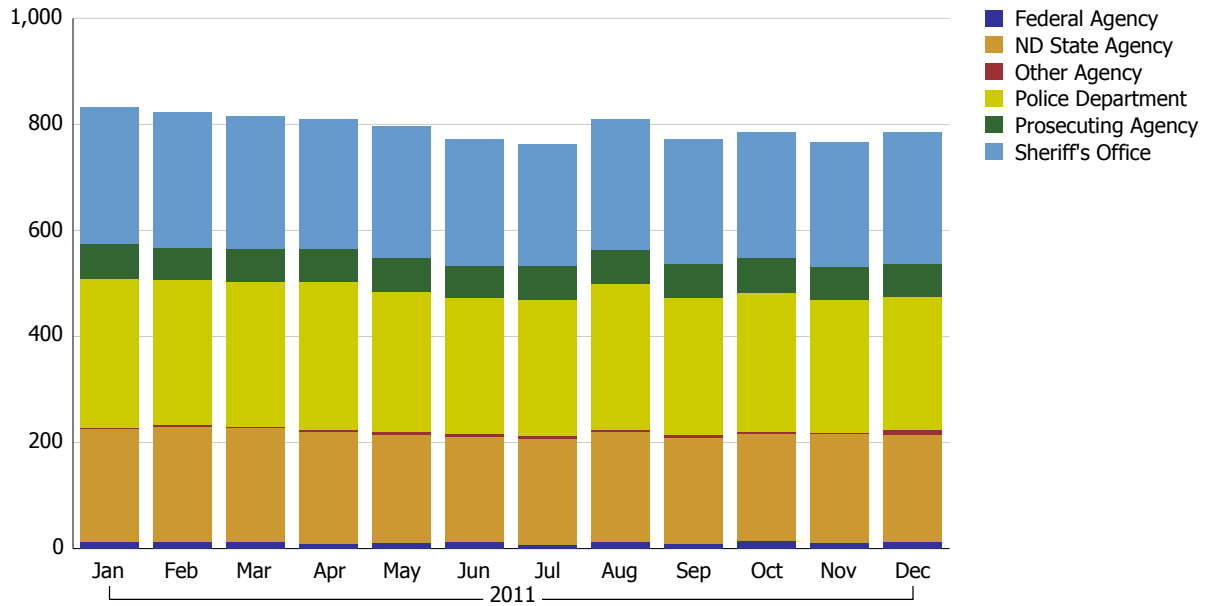

CJIS PORTAL USAGE - January 1, 2011 thru December 31, 2011

CJIS Portal Active Users by Type

	2011											
	Jan	Feb	Mar	Apr	May	Jun	Jul	Aug	Sep	Oct	Nov	Dec
Total Active Users	832	823	815	810	796	771	763	811	772	784	766	785
Federal Agency	12	12	12	9	10	13	8	13	10	15	12	13
ND State Agency	214	218	216	212	205	199	200	208	199	202	204	201
Other Agency	2	3	1	3	5	4	4	4	5	3	3	10
Police Department	281	273	273	279	264	257	258	274	260	262	250	251
Prosecuting Agency	66	62	64	63	64	60	63	65	63	66	63	62
Sheriff's Office	257	255	249	244	248	238	230	247	235	236	234	248