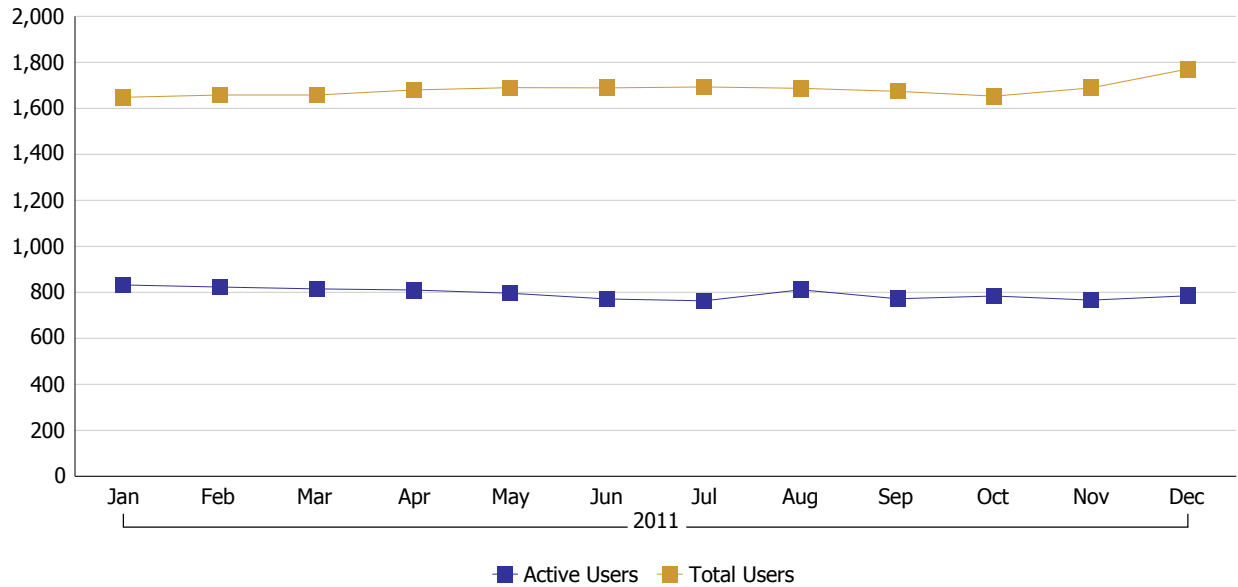

CJIS PORTAL USAGE - January 1, 2011 thru December 31, 2011

CJIS Portal Total / Active Users

	2011											
	Jan	Feb	Mar	Apr	May	Jun	Jul	Aug	Sep	Oct	Nov	Dec
Total Users	1,648	1,658	1,658	1,680	1,690	1,689	1,693	1,687	1,674	1,653	1,689	1,771
Active Users	832	823	815	810	796	771	763	811	772	784	766	785