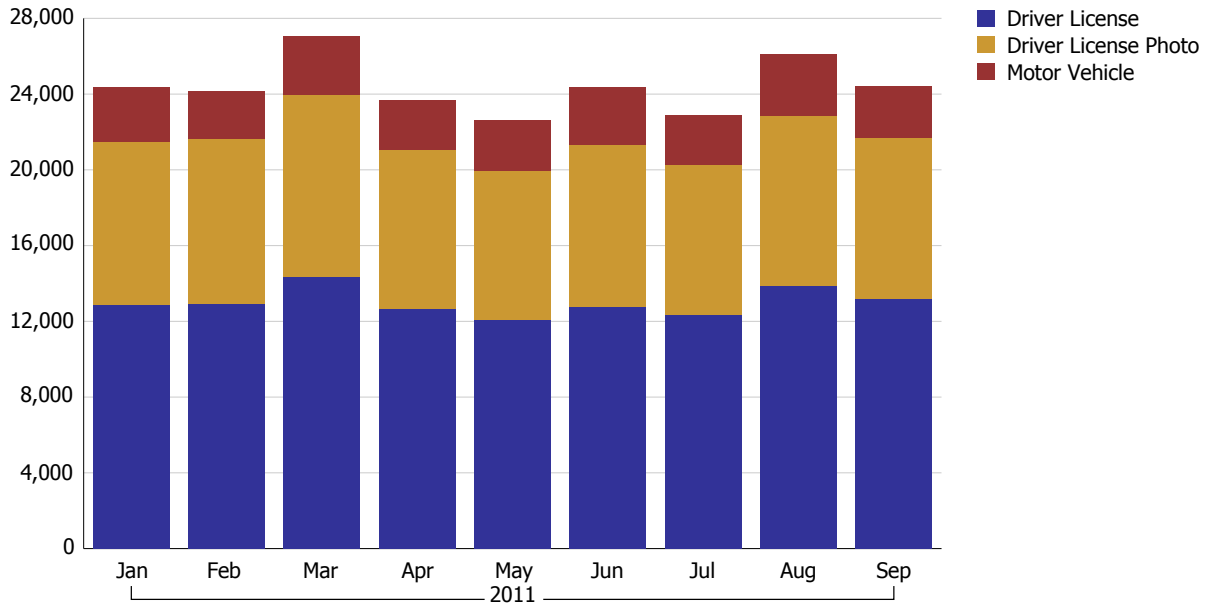

CJIS PORTAL USAGE - January 1, 2011 thru September 30, 2011

CJIS Portal Activity by Type Only DOT

	2011								
	Jan	Feb	Mar	Apr	May	Jun	Jul	Aug	Sep
Driver License	12,868	12,950	14,358	12,683	12,104	12,755	12,357	13,854	13,223
Driver License Photo	8,625	8,717	9,594	8,383	7,881	8,590	7,929	9,018	8,463
Motor Vehicle	2,889	2,500	3,074	2,619	2,644	3,020	2,607	3,223	2,713