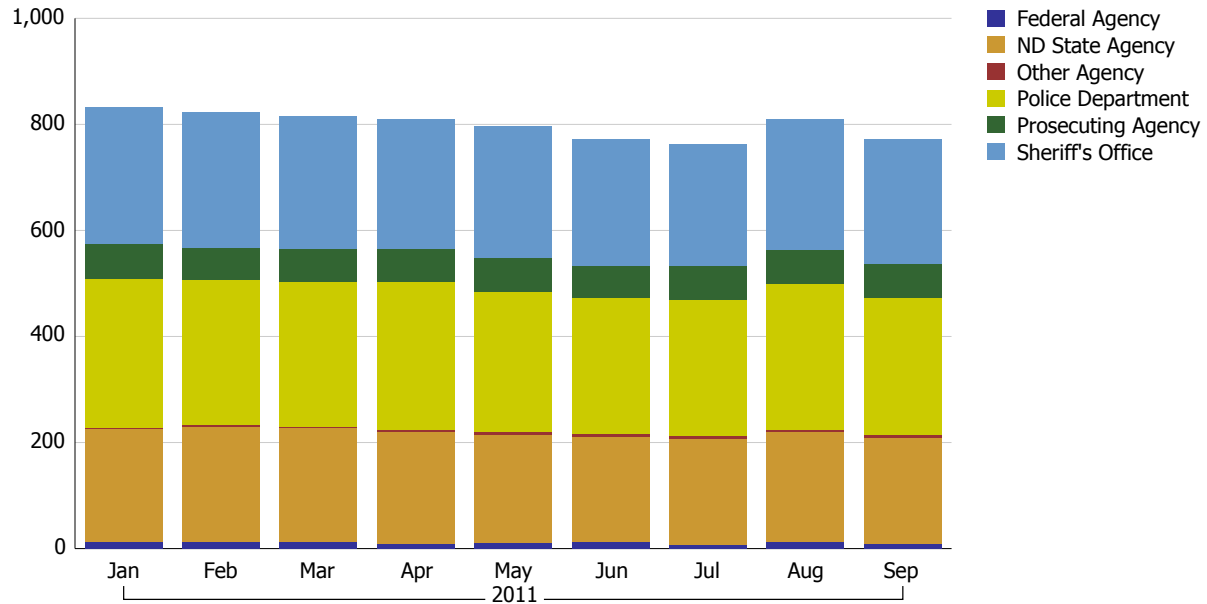

CJIS PORTAL USAGE - January 1, 2011 thru September 30, 2011

CJIS Portal Active Users by Type

	2011								
	Jan	Feb	Mar	Apr	May	Jun	Jul	Aug	Sep
Total Active Users	832	823	815	810	796	771	763	811	772
Federal Agency	12	12	12	9	10	13	8	13	10
ND State Agency	214	218	216	212	205	199	200	208	199
Other Agency	2	3	1	3	5	4	4	4	5
Police Department	281	273	273	279	264	257	258	274	260
Prosecuting Agency	66	62	64	63	64	60	63	65	63
Sheriff's Office	257	255	249	244	248	238	230	247	235