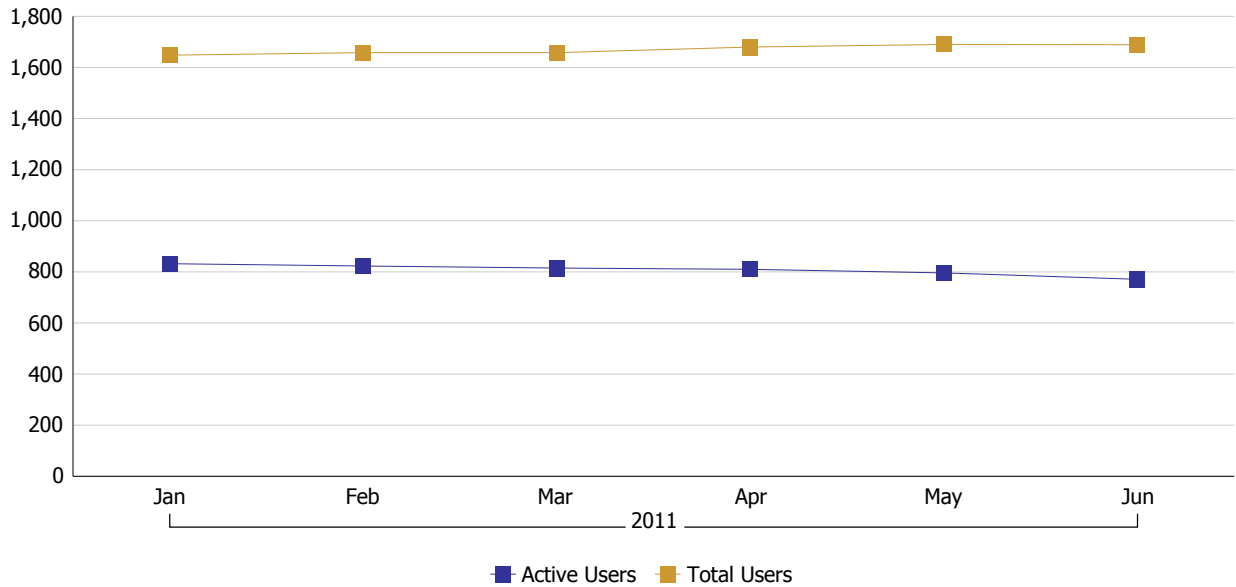

CJIS PORTAL USAGE - January 1, 2011 thru June 30, 2011

CJIS Portal Total / Active Users

| | 2011 | | | | | |
|--------------|-------|-------|-------|-------|-------|-------|
| | Jan | Feb | Mar | Apr | May | Jun |
| Total Users | 1,648 | 1,658 | 1,658 | 1,680 | 1,690 | 1,689 |
| Active Users | 832 | 823 | 815 | 810 | 796 | 771 |