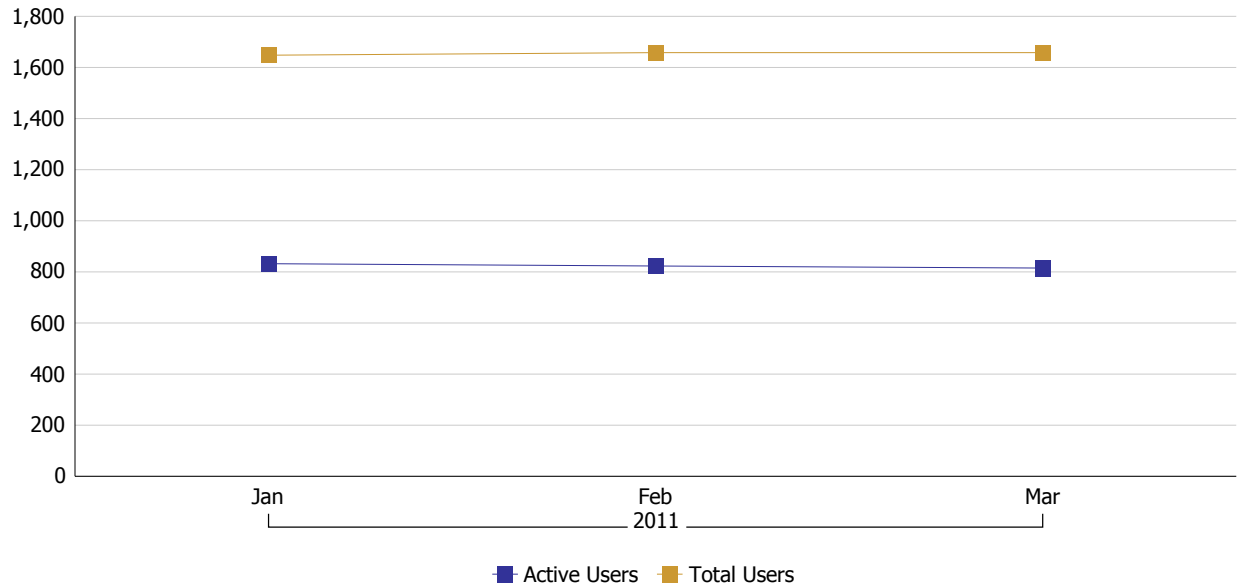

**CJIS PORTAL USAGE - January 1, 2011 thru March 31, 2011**

**CJIS Portal Total / Active Users**

	2011		
	Jan	Feb	Mar
Total Users	1,648	1,658	1,658
Active Users	832	823	815