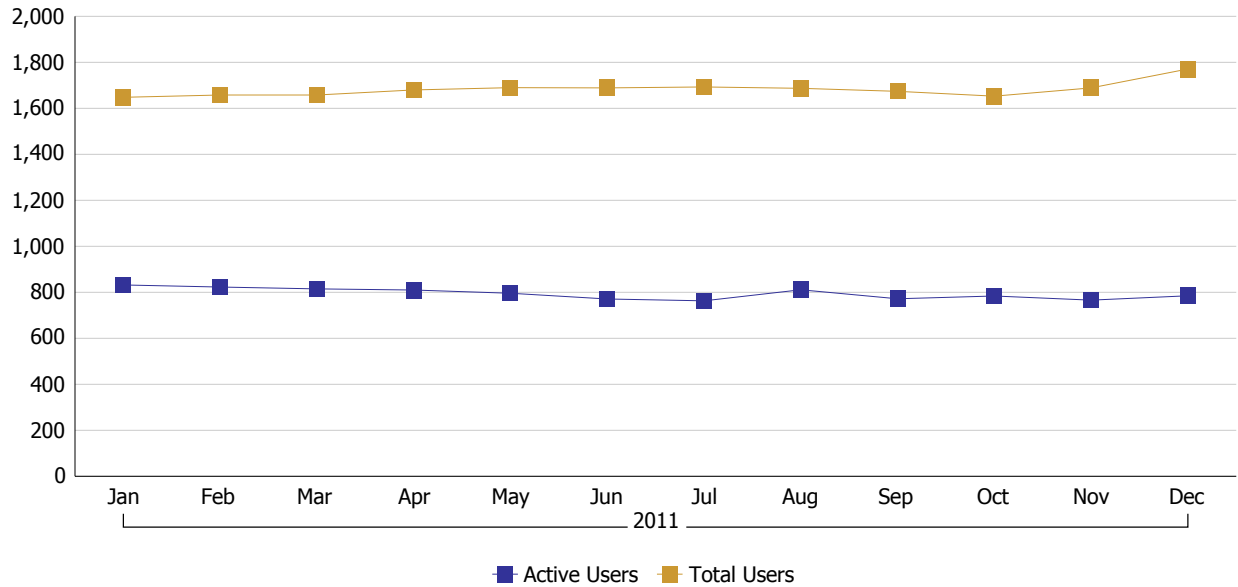

CJIS PORTAL USAGE - January 1, 2011 thru December 31, 2011

CJIS Portal Total / Active Users

| | 2011 | | | | | | | | | | | |
|--------------|-------|-------|-------|-------|-------|-------|-------|-------|-------|-------|-------|-------|
| | Jan | Feb | Mar | Apr | May | Jun | Jul | Aug | Sep | Oct | Nov | Dec |
| Total Users | 1,648 | 1,658 | 1,658 | 1,680 | 1,690 | 1,689 | 1,693 | 1,687 | 1,674 | 1,653 | 1,689 | 1,771 |
| Active Users | 832 | 823 | 815 | 810 | 796 | 771 | 763 | 811 | 772 | 784 | 766 | 785 |