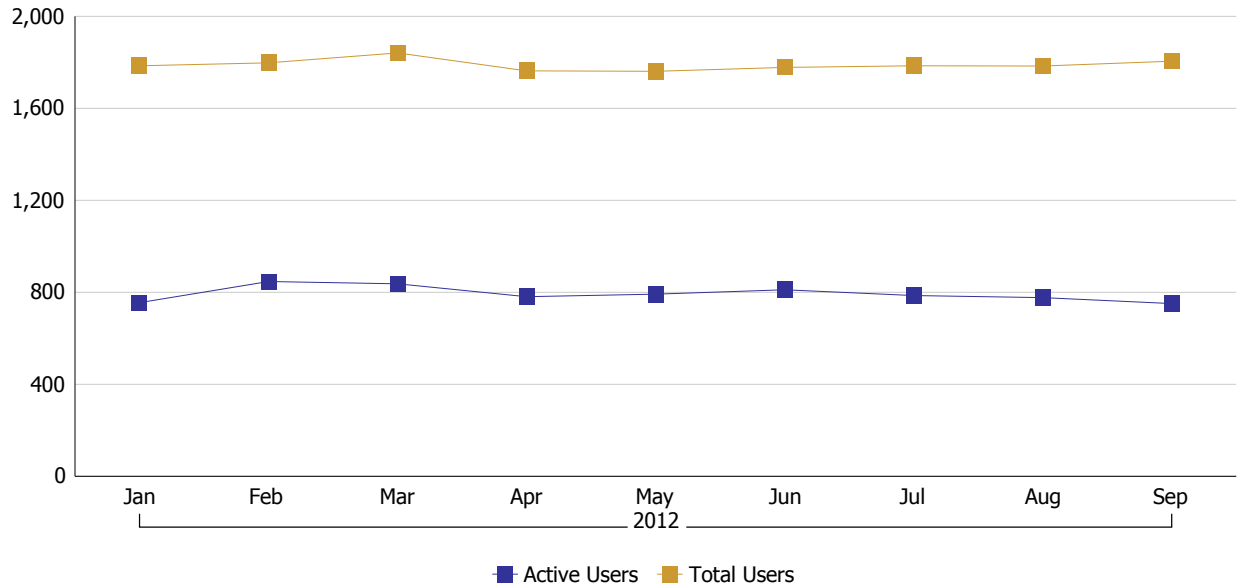

**CJIS PORTAL USAGE - January 1, 2012 thru September 30, 2012**

**CJIS Portal Total / Active Users**

	2012								
	Jan	Feb	Mar	Apr	May	Jun	Jul	Aug	Sep
Total Users	1,785	1,798	1,841	1,763	1,761	1,778	1,785	1,784	1,805
Active Users	755	847	837	781	792	811	786	777	751