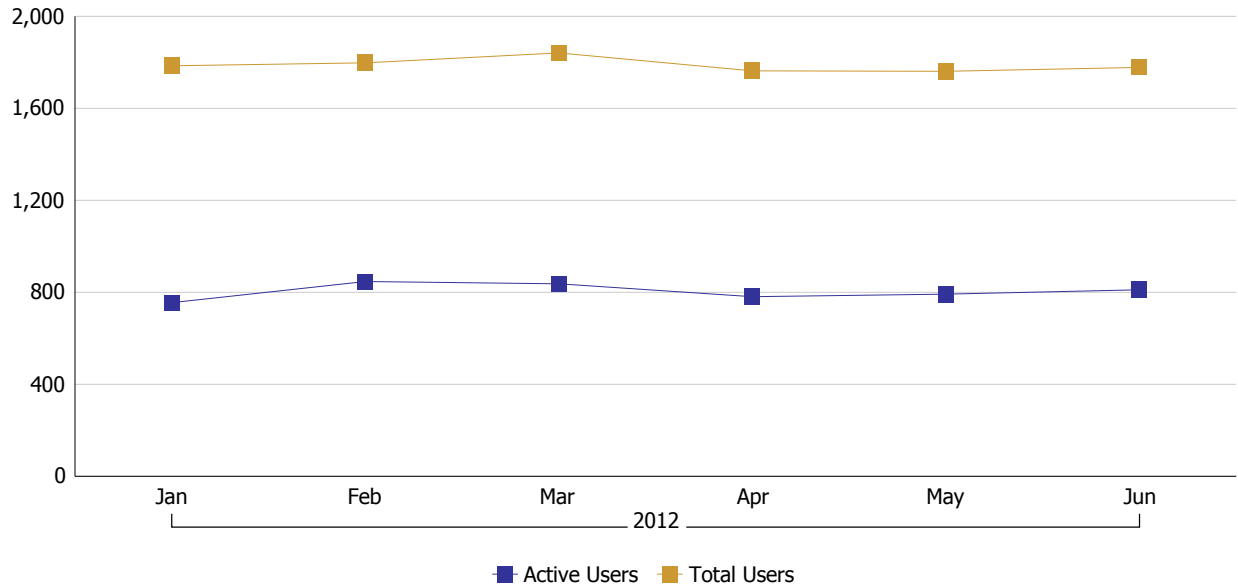

**CJIS PORTAL USAGE - January 1, 2012 thru June 30, 2012**

**CJIS Portal Total / Active Users**

	2012					
	Jan	Feb	Mar	Apr	May	Jun
Total Users	1,785	1,798	1,841	1,763	1,761	1,778
Active Users	755	847	837	781	792	811